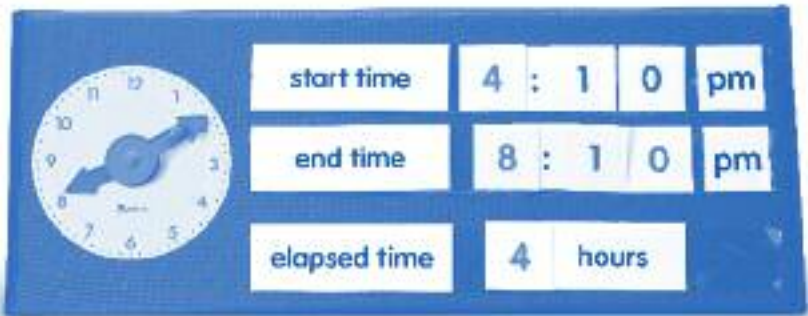

Time Tabletop

Pocket Chart

Great for your classroom!

Includes:

- 24" L x 9" W x 9¼" H tri-fold pocket chart with a storage pocket
- 100 double-sided cards, including:
 - red hour numbers
 - blue minute numbers
 - time vocabulary
 - analog clocks
 - digital clocks
 - blanks

Learn how to read, write, and articulate any time expression with the Time Tabletop Pocket Chart. Fastened at the side of the chart, the durable geared clock demonstrates time-telling concepts while maintaining correct hour and minute relationships. Displaying a readable, color-coded face of red hours and blue minutes, this clock is compatible with all Learning Resources® clock products.

The clock's red and blue hands are matched by color-coordinated cards that distinguish hours from minutes, simplifying the learning process.

 **WARNING:**
CHOKING HAZARD - Small parts.
Not for children under 3 years.

The number cards can be used to represent a digital time and the words, or blank cards can be used to express time in written form. Discussing time in three different formats reinforces time-telling skills. The blank cards can also be used to customize time problems or questions. Allow students to create math problems to challenge the class.