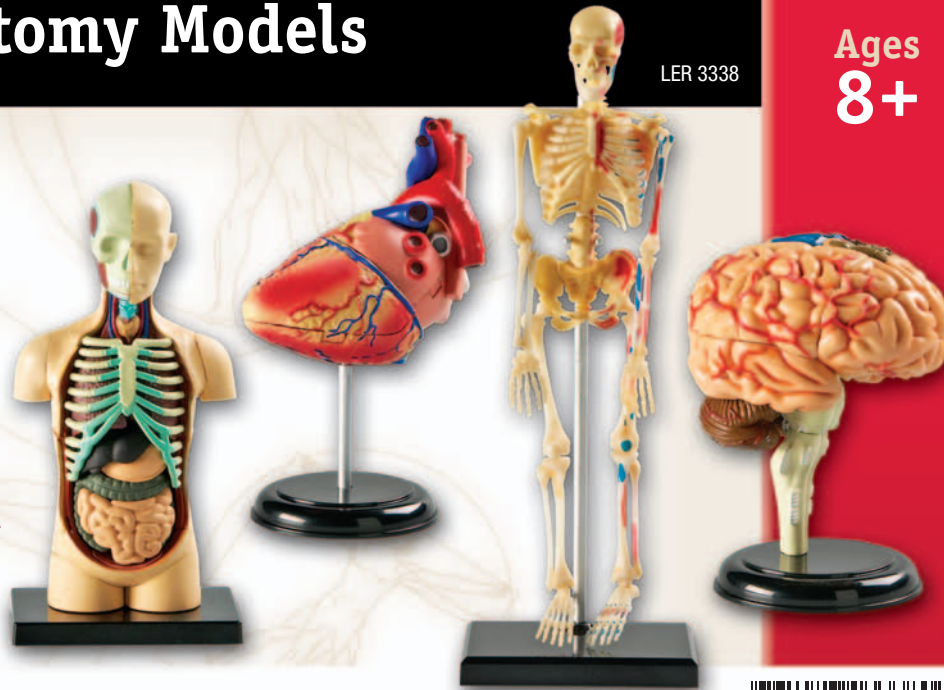

Human Anatomy Models

LER 3338

Ages
8+

**Build knowledge
of human anatomy!**

Set of 4 models includes:

LER 3334 Heart Anatomy Model

LER 3335 Brain Anatomy Model

LER 3336 Body Anatomy Model

LER 3337 Skeleton Anatomy Model

**LR LEARNING
RESOURCES®**

www.LearningResources.com

CE

© Learning Resources, Inc., Vernon Hills, IL (U.S.A.)
Learning Resources Ltd., King's Lynn, Norfolk (U.K.)
Please retain our address for future reference.
Made in China. LPK3338-LBL

For a dealer near you, call:
(847) 573-8400 (U.S. & Int'l)
(800) 222-3909 (U.S. & Canada)
+44 (0)1553 762276 (U.K. & Europe)