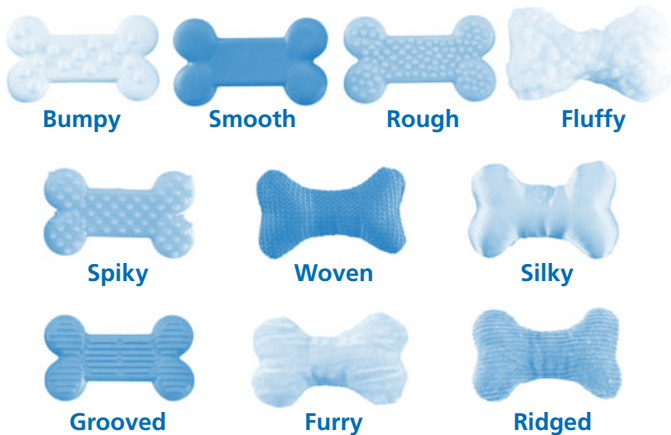

**RUFF'S**

**HOUSE**™

**TEACHING TACTILE SET**

**20 DOG BONES with  
10 TOUCHABLE TEXTURES!**

 **WARNING:**  
CHOKING HAZARD - Small parts.  
Not for children under 3 years.

Ruff's House™ Teaching Tactile Set is the playful way to help develop sensory learning.

## Contents:

- Doghouse
- Ruff the dog
- 20 Dog bones (10 textures)

## Activities

- **Where's Ruff?**

Place all the bones and Ruff inside the doghouse. Take turns reaching in to find Ruff. Now try to find pairs of matching bones.

- **What's the Word?**

Place 10 bones into the doghouse. Ask children to reach inside and find a bone. Ask children to describe the texture of the bone without looking at it. A recommended word list is provided in this guide. This is a great way to enhance and encourage vocabulary.

- **What's Inside?**

Place all the bones into the doghouse. Say a texture, such as *fluffy*. Have children take turns reaching inside the doghouse to see if they can find the matching bone.

[www.LearningResources.com](http://www.LearningResources.com)